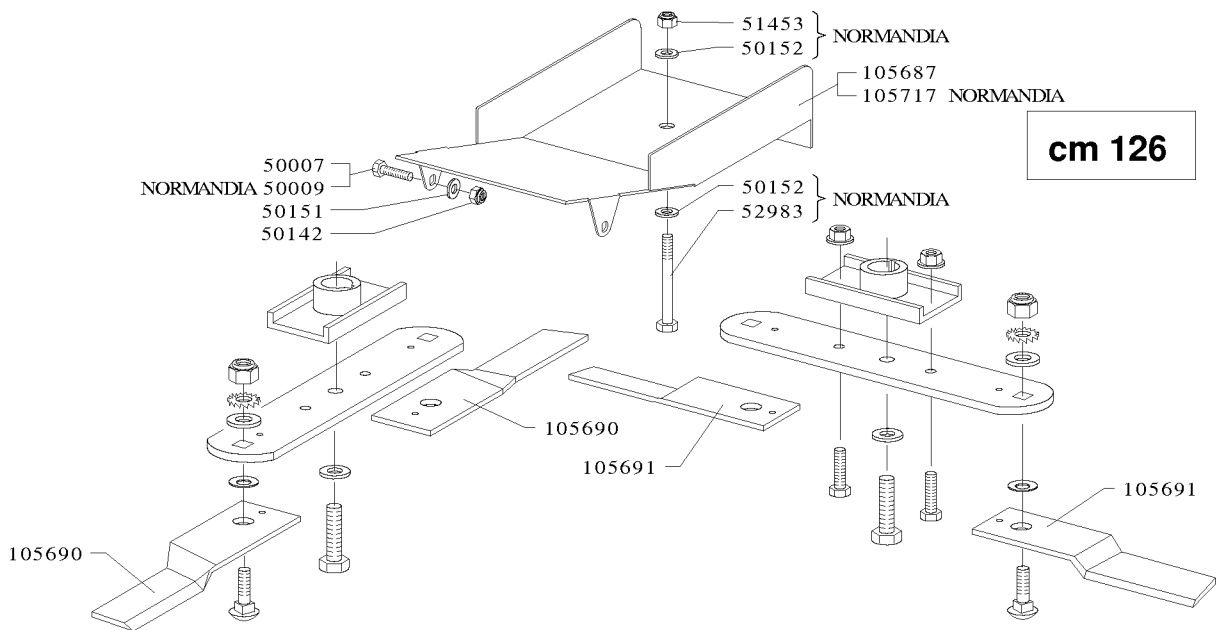

FD300-700

KIT MULCHING cm 110/126/150

cm 110

cm 126

cm 150