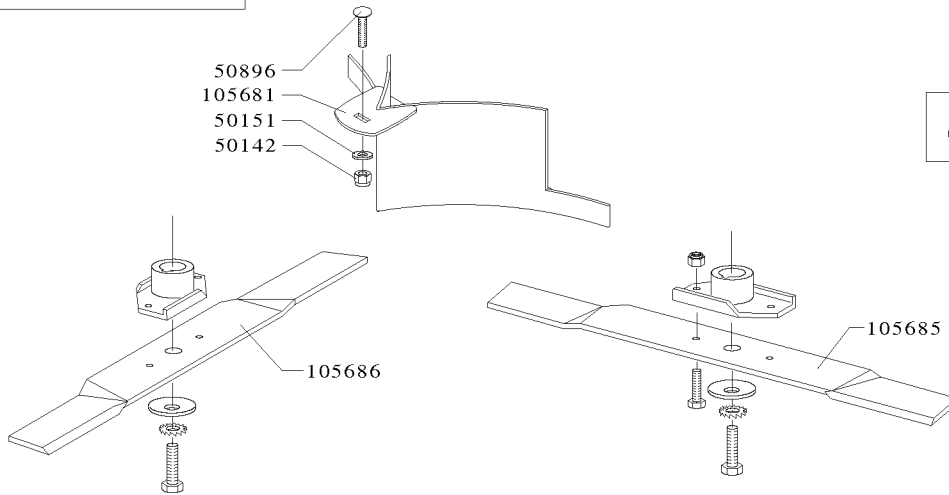

FD300-700

KIT MULCHING cm 110/126/150

cm 110

cm 126

cm 150